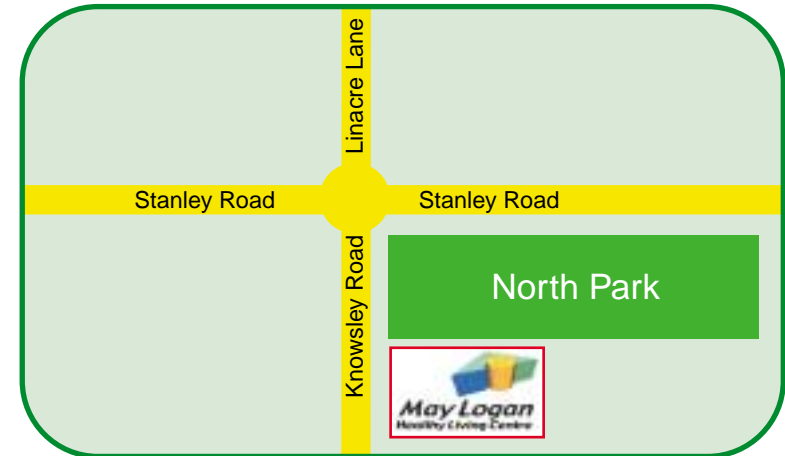

Apple Tree Café is an
Award Winning Family Friendly Café
Eat in or Take-Away

Knowsley Road, Bootle
(off Stanley Road next to North Park)

Adventure Playspace

This is a free playspace for children aged
18 months - 6 years. Parents must be responsible for
their children at all times. Access to the Parent led
playspace is via the café.